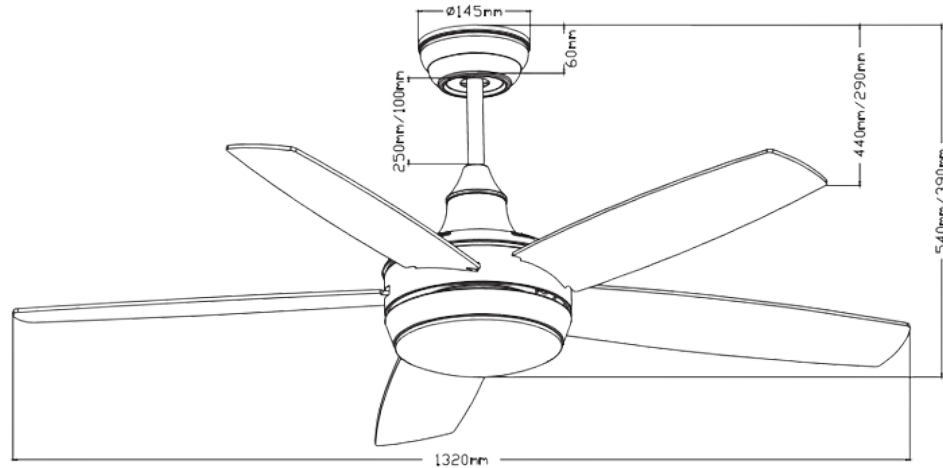

DC Fans

Elevate your home with the Synerji DC Fan. With six -speed settings, it provides customizable airflow while adding a touch of modern aesthetics to your home. Embrace the synerji of technology and design for a stylish and comfortable summer.

SYF5BLED24SCLW

Model	SYF5BLED24BL
Input Voltage	220 - 240V
Power	31W
RPM	190
Speed	6 speed settings
Size	52"
Net weight	6.5Kg
Blade	Plywood
Control	Remote control
Light source	24W LED
Package size	60*31*32cm
Motor colour	Stain Chrome
Blade colour	Light Wood